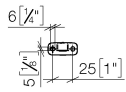

## Dispenser wall model - Chrome

---

83 435 832

- width 78mm
- height 108 mm
- 250 ml bottle
- 94mm projection

---

	Chrome	83 435 832-00
	Soft Black	83 435 832-69

---

## Dispenser wall model - Chrome

---

83 435 832

mm [inches]