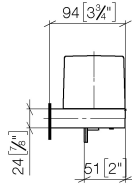

## Dispenser wall model - Chrome

---

83 435 832

- width 78mm
- height 108 mm
- 250 ml bottle
- 94mm projection

---

	Chrome	83 435 832-00
	Soft Black	83 435 832-69

---

## Dispenser wall model - Chrome

---

83 435 832

mm [inches]