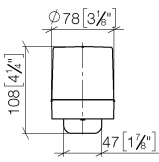

## Dispenser wall model - Chrome

---

83 435 832

- width 78mm
- height 108 mm
- 250 ml bottle
- 94mm projection

---

	Chrome	83 435 832-00
	Soft Black	83 435 832-69

---

## Dispenser wall model - Chrome

---

83 435 832

mm [inches]

### Spare parts list

No.	Item Number	Name	Quantity used	Delivery time
1	05 30 31 025 00 90	fixing set	1	2