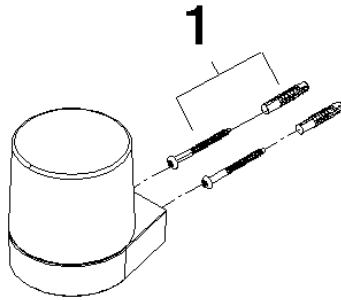

Dispenser wall model - Chrome

---

83 435 832

Parts for other
finishes can be found
here: [Soft Black](#)

Spare parts list

No.	Item Number	Name	Quantity used	Delivery time
1	05 30 31 025 00 90	fixing set	1	2